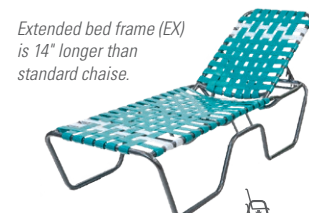

W0310A
CHAISE LOUNGE -
STACKABLE
27"W 79"D 41"H
SEAT: 14.5"H ARM: 20"H

W0310
ARMLESS CHAISE LOUNGE
- STACKABLE
27"W 79"D 41"H
SEAT: 14.5"H

W0310EX
ARMLESS CHAISE LOUNGE,
EXTENDED BED - STACKABLE
27"W 79"D 41"H
SEAT: 14.5"H ARM: 20"H

#W0310ACW
CHAISE LOUNGE, CROSS
WEAVE - STACKABLE
27"W 79"D 41"H
SEAT: 14.5"H ARM: 20"H

#W0310CW
ARMLESS CHAISE LOUNGE,
CROSS WEAVE - STACKABLE
27"W 79"D 41"H
SEAT: 14.5"H

*Extended bed frame (EX)
is 14" longer than
standard chaise.*

#W0310EXCW
CROSS WEAVE ARMLESS CHAISE
LOUNGE, EXTENDED BED - STACKABLE
27"W 79"D 41"H
SEAT: 14.5"H ARM: 20"H

#W0310-14BCH
ARMLESS BEACH CHAISE
LOUNGE - REINFORCED FRAME
14"H - STACKABLE
ALSO AVAILABLE IN 12"H